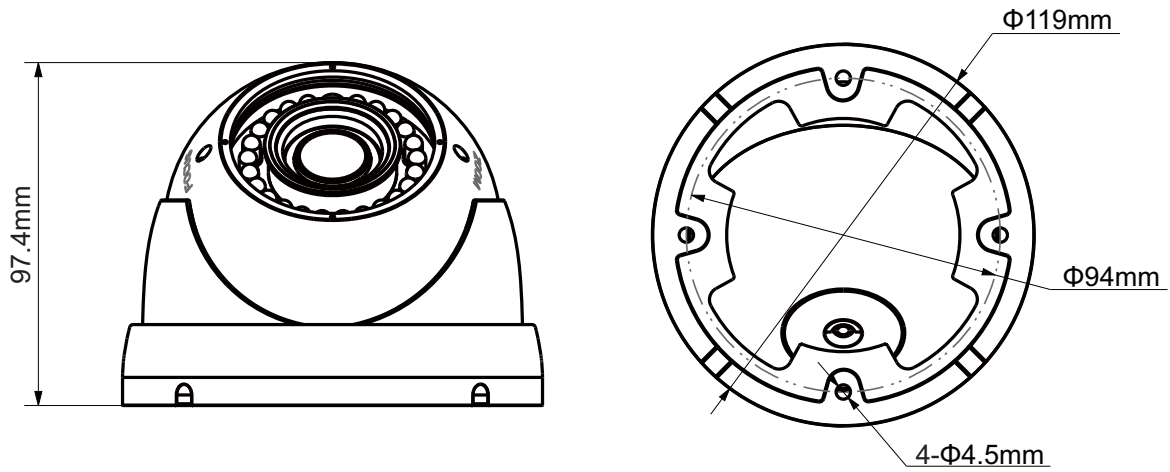

### Features

- 1/3" 1.3Megapixel CMOS
- 25/30/50/60fps@720P
- High speed, long distance real-time transmission
- HD and SD switchable
- OSD Menu, control over coaxial cable
- DWDR, Day/Night(ICR), AWB, AGC, BLC, 3DNR
- 2.7~12mm vari-focal lens
- Max. IR LEDs length 30m, Smart IR
- IP67, DC12V

## Technical Specifications

Model	DH-HAC-HDW2120RP-VF	DH-HAC-HDW2120RN-VF
<b>Camera</b>		
Image Sensor	1/3" 1.3Megapixel CMOS	
Effective Pixels	1305(H)×977(V)	
Electronic Shutter	1/3s~1/100,000s	
Video Frame Rate	25/50fps@720P	30/60fps@720P
Synchronization	Internal	
Min. Illumination	0.01Lux/F1.4, 0Lux IR on	
Video Output	1-channel BNC HDCVI high definition video output/ CVBS standard definition video output (Can switch)	
<b>Camera Features</b>		
Max. IR LEDs Length	30m, Smart IR	
Day/Night	Auto(ICR) / Color / B/W	
Noise Reduction	2D/3D	
OSD Menu	Support	
<b>Lens</b>		
Focal Length	2.7~12mm	
Angle of View	H: 87.6° ~27.9°	
Lens Type	Manual / Fixed Iris	
Mount Type	Φ14	
<b>General</b>		
Power Supply	DC12V±20%	
Power Consumption	Max 4.4W	
Working Environment	-30°C~+60°C / Less than 95%RH (no condensation)	
Transmission Distance	Over 800m via 75-3 coaxial cable	
Ingress Protection	IP67	
Dimensions	Φ119mm×97.4mm	
Weight	0.55kg	
Material	Metal	

## Dimensions (mm)