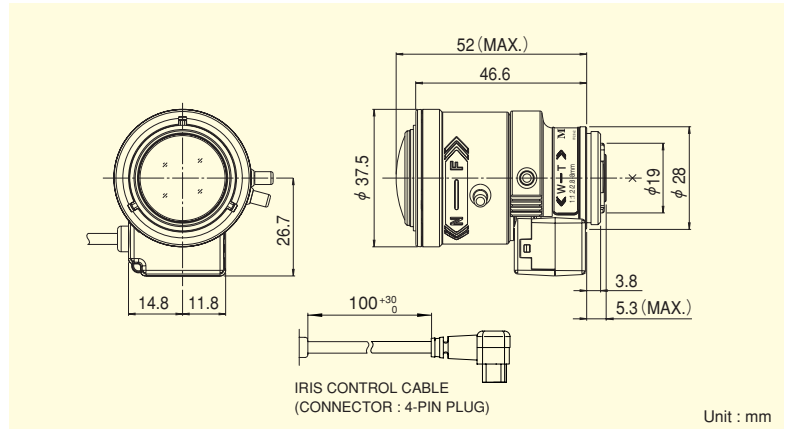

WIDE Wide Angle

3 Mega For Megapixel Camera

DC DC Auto Iris

CS-mt CS Mount

METAL Metal Mount

ND ND Filter

230 Long Cable

AIT Aspherical Lens

F1.2 Wide Aperture Rate

- High image-quality monitoring with optical performance supporting 3 megapixels.
- WIDE 2.8mm, achieving a horizontal field angle of 100 degrees (when used on 1/3 cameras).
- Compact and lightweight design, best suited for use with dome cameras.
- Designed to maximize optical performance with high-accuracy aspheric lens, low-dispersion glass, and high refractive-index glass.
- Built-in ND filter of T360, supporting high sensitivity cameras.

MEGAPIXEL VARI-FOCAL LENSES MP

Focal Length (mm)		2.8~8 (2.8x)	
Iris Range		F1.2 ~ T360 (Equivalent to F360)	
Operation	Zoom	Manual	
	Focus	Manual	
	Iris	Auto (DC Type) (*1)	
Angle Of View (HxV)	1/3"	WIDE	100°00' X 73°45'
		TELE	35°03' X 26°18'
	1/4"	WIDE	73°45' X 54°49'
		TELE	26°18' X 19°44'
Focusing Range (From Front Of The Lens) (m)		∞ ~ 0.3	
Object Dimensions at M.O.D. (HxV) (mm)	1/3"	WIDE	744 X 468
		TELE	197 X 146
	1/4"	WIDE	468 X 323
		TELE	146 X 108
Back Focal Distance (in air) (mm)		7.70	
Exit Pupil Position (From Image Plane) (mm)		314	
Filter Thread (mm)		—	
Mount		CS	
Mass (g)		50	
Coil Resistance		Drive Coil	190Ω
		Damping Coil	500Ω
Current Consumption		23mA (Max.) at DC 4V	
Remarks		• With Metal Mount (*1) When power is turned off, iris will automatically close. YV2.8x2.8SA-SA2L : Long Cable Type (230mm)	