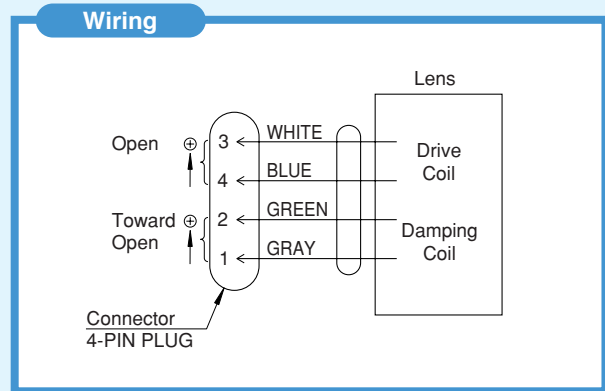

WIDE Wide Angle

3 Mega For Megapixel Camera

DC DC Auto Iris

CS-mt CS Mount

METAL Metal Mount

ND ND Filter

230 Long Cable

AIT Aspherical Lens

F1.2 Wide Aperture Rate

- High image-quality monitoring with optical performance supporting 3 megapixels.
- WIDE 2.8mm, achieving a horizontal field angle of 100 degrees (when used on 1/3 cameras).
- Compact and lightweight design, best suited for use with dome cameras.
- Designed to maximize optical performance with high-accuracy aspheric lens, low-dispersion glass, and high refractive-index glass.
- Built-in ND filter of T360, supporting high sensitivity cameras.

MEGAPIXEL VARI-FOCAL LENSES MP

Focal Length (mm)		2.8~8 (2.8x)	
Iris Range		F1.2 ~ T360 (Equivalent to F360)	
Operation	Zoom	Manual	
	Focus	Manual	
	Iris	Auto (DC Type) (*1)	
Angle Of View (HxV)	1/3"	WIDE	100°00' X 73°45'
		TELE	35°03' X 26°18'
	1/4"	WIDE	73°45' X 54°49'
		TELE	26°18' X 19°44'
Focusing Range (From Front Of The Lens) (m)		∞ ~ 0.3	
Object Dimensions at M.O.D. (HxV) (mm)	1/3"	WIDE	744 X 468
		TELE	197 X 146
	1/4"	WIDE	468 X 323
		TELE	146 X 108
Back Focal Distance (in air) (mm)		7.70	
Exit Pupil Position (From Image Plane) (mm)		314	
Filter Thread (mm)		—	
Mount		CS	
Mass (g)		50	
Coil Resistance		Drive Coil	190Ω
		Damping Coil	500Ω
Current Consumption		23mA (Max.) at DC 4V	
Remarks		• With Metal Mount (*1) When power is turned off, iris will automatically close. YV2.8x2.8SA-SA2L : Long Cable Type (230mm)	