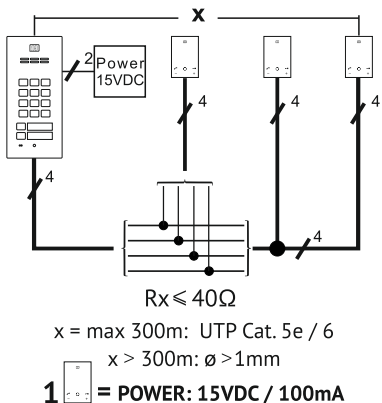

audio

UP800

A/B (UTP)

1. orange - white	-DC POWER	Power
2. orange	+DC POWER	Power
3. green - white	LINE -	Video
4. blue	V+ (V1+)	Video
5. blue - white	V- (V1-)	Video
6. green	LINE +	Video
7. brown - white	-DC POWER	Power
8. brown	+DC POWER	Power

SET MONITOR ADDRESS

Address: 1   Address: 3
(1 + 2)

ON	OFF	ON	OFF
1 2 4 8 16 32 64	1 2 4 8 16 32 64	1 2 4 8 16 32 64	1 2 4 8 16 32 64
CODE / ADDRESS	CODE / ADDRESS	CODE / ADDRESS	CODE / ADDRESS
Address: 46 (2 + 4 + 8 + 32)		Address: ALL (0)	
ON	OFF	ON	OFF
1 2 4 8 16 32 64	1 2 4 8 16 32 64	1 2 4 8 16 32 64	1 2 4 8 16 32 64
CODE / ADDRESS	CODE / ADDRESS	CODE / ADDRESS	CODE / ADDRESS

A/B

familio *inspiro* CDN

PRODUCENT / PRODUCER / HERSTELLER / PRODUCTEUR

ACO

Sp. z o.o. Spółka komandytowa
ul. Diamentowa 7, 62-002 Suchy Las
Poland

tel./fax +48 61 843 93 71 **PL**

tel. +48 61 641 96 84 **EN DE**

biuro@aco.com.pl **PL**

export@aco.com.pl **EN DE**

www.aco.com.pl