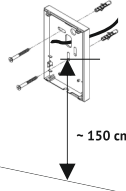

audio

UP800

A/B (UTP)

1. orange - white	-DC POWER	Power
2. orange	+DC POWER	Power
3. green - white	LINE -	Video
4. blue	V+ (V1+)	Video
5. blue - white	V- (V1-)	Video
6. green	LINE +	Video
7. brown - white	-DC POWER	Power
8. brown	+DC POWER	Power

SET MONITOR ADDRESS

Address: 1   Address: 3
(1 + 2)

ON	OFF	ON	OFF
1 2 4 8 16 32 64	1 2 4 8 16 32 64	1 2 4 8 16 32 64	1 2 4 8 16 32 64
CODE / ADDRESS	CODE / ADDRESS	CODE / ADDRESS	CODE / ADDRESS
Address: 46 (2 + 4 + 8 + 32)		Address: ALL (0)	
ON	OFF	ON	OFF
1 2 4 8 16 32 64	1 2 4 8 16 32 64	1 2 4 8 16 32 64	1 2 4 8 16 32 64
CODE / ADDRESS	CODE / ADDRESS	CODE / ADDRESS	CODE / ADDRESS

A/B

familio *inspiro* CDN

PRODUCENT / PRODUCER / HERSTELLER / PRODUCTEUR

ACO

Sp. z o.o. Spółka komandytowa
ul. Diamentowa 7, 62-002 Suchy Las
Poland

tel./fax +48 61 843 93 71 **PL**

tel. +48 61 641 96 84 **EN DE**

biuro@aco.com.pl **PL**

export@aco.com.pl **EN DE**

www.aco.com.pl