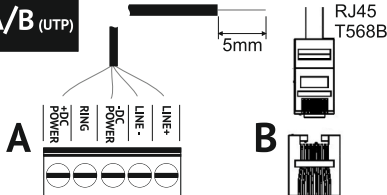

audio

UP800

A/B (UTP)

1. orange - white	-DC POWER	Power
2. orange	+DC POWER	Power
3. green - white	LINE -	Video
4. blue	V+ (V1+)	Video
5. blue - white	V- (V1-)	Video
6. green	LINE +	Video
7. brown - white	-DC POWER	Power
8. brown	+DC POWER	Power

SET MONITOR ADDRESS

Address: 1 Address: 3
(1 + 2)

ON	OFF	ON	OFF
1 2 4 8 16 32 64	1 2 4 8 16 32 64	1 2 4 8 16 32 64	1 2 4 8 16 32 64
CODE / ADDRESS	CODE / ADDRESS	CODE / ADDRESS	CODE / ADDRESS
Address: 46 (2 + 4 + 8 + 32)		Address: ALL (0)	
ON	OFF	ON	OFF
1 2 4 8 16 32 64	1 2 4 8 16 32 64	1 2 4 8 16 32 64	1 2 4 8 16 32 64
CODE / ADDRESS	CODE / ADDRESS	CODE / ADDRESS	CODE / ADDRESS