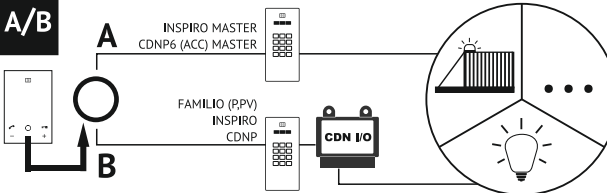

audio

UP800

A/B (UTP)

1. orange - white	-DC POWER	Power
2. orange	+DC POWER	Power
3. green - white	LINE -	Video
4. blue	V+ (V1+)	Video
5. blue - white	V- (V1-)	Video
6. green	LINE +	Video
7. brown - white	-DC POWER	Power
8. brown	+DC POWER	Power

SET MONITOR ADDRESS

Address: 1   Address: 3
(1 + 2)

ON	OFF	ON	OFF
1 2 4 8 16 32 64	1 2 4 8 16 32 64	1 2 4 8 16 32 64	1 2 4 8 16 32 64
CODE / ADDRESS	CODE / ADDRESS	CODE / ADDRESS	CODE / ADDRESS
Address: 46 (2 + 4 + 8 + 32)		Address: ALL (0)	
ON	OFF	ON	OFF
1 2 4 8 16 32 64	1 2 4 8 16 32 64	1 2 4 8 16 32 64	1 2 4 8 16 32 64
CODE / ADDRESS	CODE / ADDRESS	CODE / ADDRESS	CODE / ADDRESS

A/B

familio *inspiro* CDN

PRODUCENT / PRODUCER / HERSTELLER / PRODUCTEUR

ACO

Sp. z o.o. Spółka komandytowa
ul. Diamentowa 7, 62-002 Suchy Las
Poland

tel./fax +48 61 843 93 71 **PL**

tel. +48 61 641 96 84 **EN DE**

biuro@aco.com.pl **PL**

export@aco.com.pl **EN DE**

www.aco.com.pl