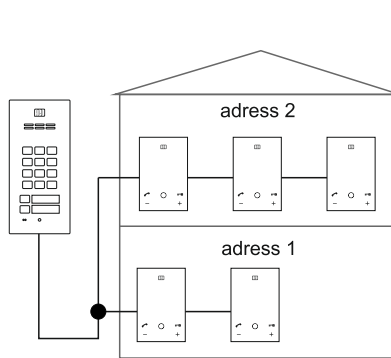

audio

UP800

A/B (UTP)

1. orange - white	-DC POWER	Power
2. orange	+DC POWER	Power
3. green - white	LINE -	Video
4. blue	V+ (V1+)	Video
5. blue - white	V- (V1-)	Video
6. green	LINE +	Video
7. brown - white	-DC POWER	Power
8. brown	+DC POWER	Power

SET MONITOR ADDRESS

Address: 1   Address: 3
(1 + 2)

ON	OFF	ON	OFF
1 2 4 8 16 32 64	1 2 4 8 16 32 64	1 2 4 8 16 32 64	1 2 4 8 16 32 64
CODE / ADDRESS	CODE / ADDRESS	CODE / ADDRESS	CODE / ADDRESS
Address: 46 (2 + 4 + 8 + 32)		Address: ALL (0)	
ON	OFF	ON	OFF
1 2 4 8 16 32 64	1 2 4 8 16 32 64	1 2 4 8 16 32 64	1 2 4 8 16 32 64
CODE / ADDRESS	CODE / ADDRESS	CODE / ADDRESS	CODE / ADDRESS

A/B

familio *inspiro* CDN

PRODUCENT / PRODUCER / HERSTELLER / PRODUCTEUR

ACO

Sp. z o.o. Spółka komandytowa
ul. Diamentowa 7, 62-002 Suchy Las
Poland

tel./fax +48 61 843 93 71 **PL**

tel. +48 61 641 96 84 **EN DE**

biuro@aco.com.pl **PL**

export@aco.com.pl **EN DE**

www.aco.com.pl