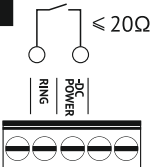

audio

UP800

A/B (UTP)

1. orange - white	-DC POWER	Power
2. orange	+DC POWER	Power
3. green - white	LINE -	Video
4. blue	V+ (V1+)	Video
5. blue - white	V- (V1-)	Video
6. green	LINE +	Video
7. brown - white	-DC POWER	Power
8. brown	+DC POWER	Power

SET MONITOR ADDRESS

Address: 1 Address: 3
(1 + 2)

ON	OFF	ON	OFF
1 2 4 8 16 32 64	1 2 4 8 16 32 64	1 2 4 8 16 32 64	1 2 4 8 16 32 64
CODE / ADDRESS	CODE / ADDRESS	CODE / ADDRESS	CODE / ADDRESS
Address: 46 (2 + 4 + 8 + 32)		Address: ALL (0)	
ON	OFF	ON	OFF
1 2 4 8 16 32 64	1 2 4 8 16 32 64	1 2 4 8 16 32 64	1 2 4 8 16 32 64
CODE / ADDRESS	CODE / ADDRESS	CODE / ADDRESS	CODE / ADDRESS