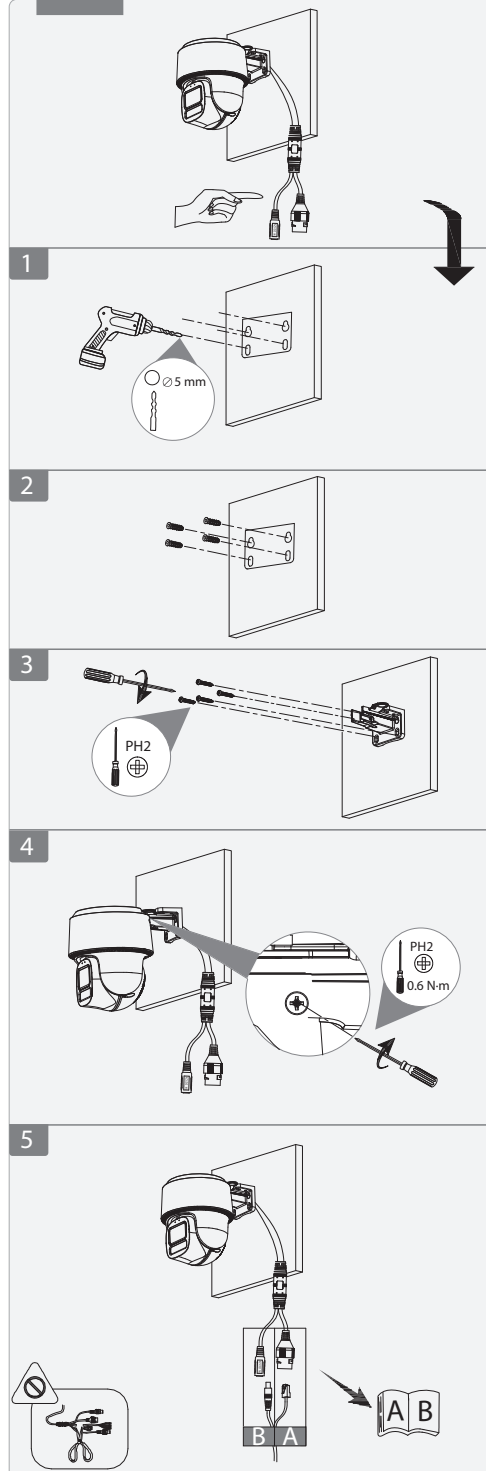

Network PT Camera

Installation Guide

V1.0.0

- × 1
- × 1
- × 2
- × 1
- × 1
  (Optional)
- × 1
- × 1
- × 1

1 Optional

2