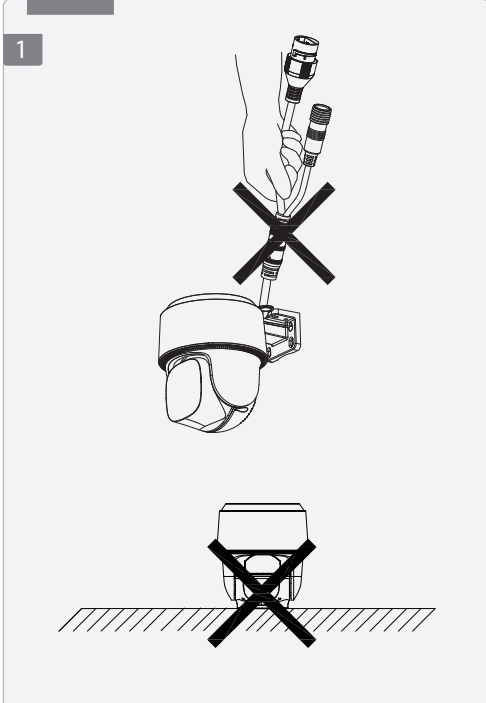

Network PT Camera

Installation Guide

V1.0.0

- × 1
- × 1
- × 2
- × 1
- × 1
  (Optional)
- × 1
- × 1
- × 1

1 Optional