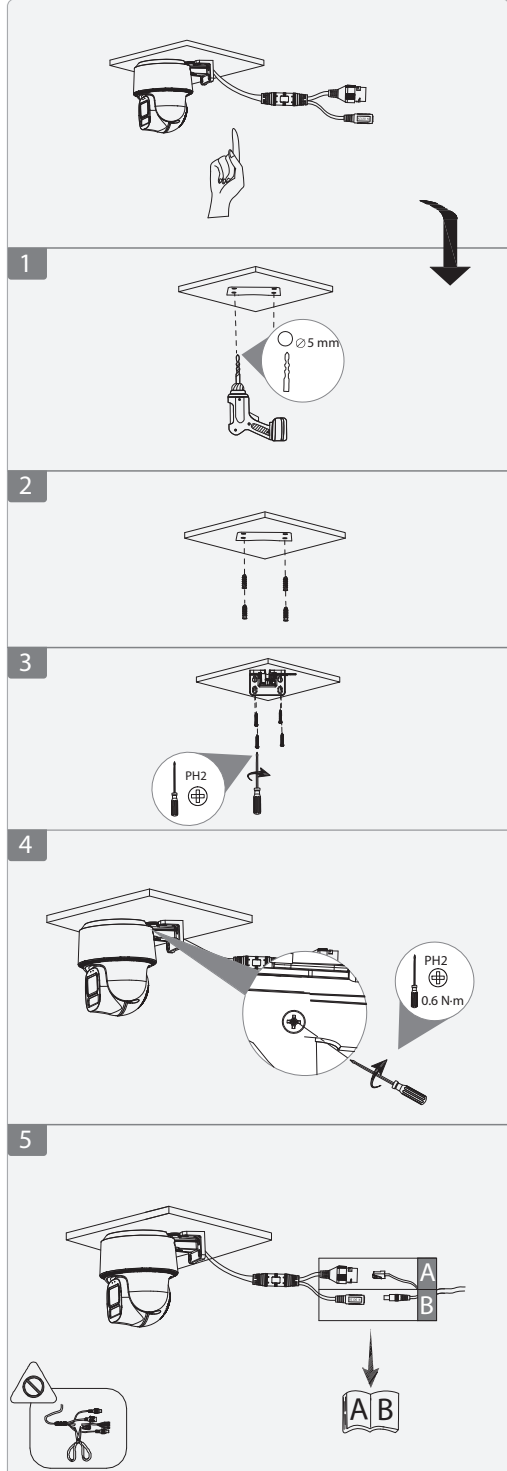

Network PT Camera

Installation Guide

V1.0.0

- × 1
- × 1
- × 2
- × 1
- × 1
  (Optional)
- × 1
- × 1
- × 1

1 Optional

2