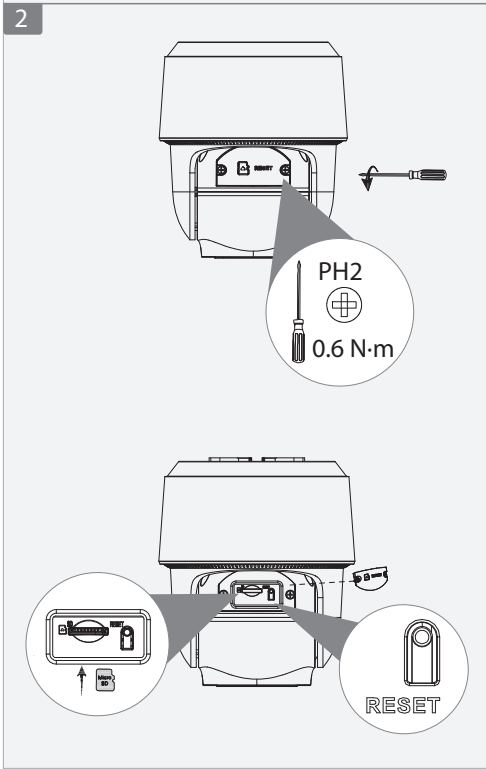

Network PT Camera

Installation Guide

V1.0.0

- × 1
- × 1
- × 2
- × 1
- × 1
  (Optional)
- × 1
- × 1
- × 1

1 Optional