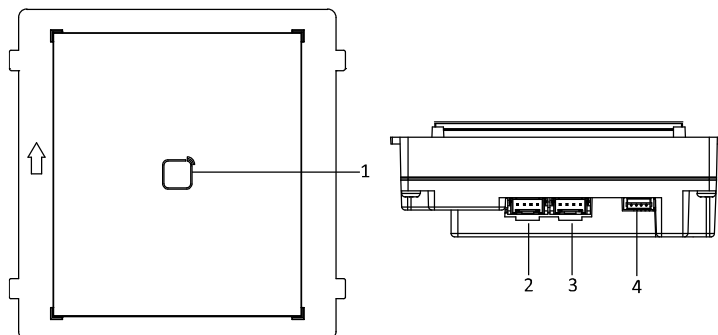

Specification

Model	DS-KD-M		DS-KD-E
System parameters	Processor	Embedded MCU Processor	
	Internal card reader	Built-in Card Reader	
Interfaces	Module-connecting	2(1 Input, 1 Output)	
General	Card type	Mifare Card	EM Card
	DIP switch	8	
	Power input	12 VDC(Powered by the other module)	
	Power output	12 VDC(Powered for the other module)	
	Power consumption	≤2 W	
	Working temperature	-40° C to +60° C(-40° F to 140° F)	
	Working humidity	10% to 95%	
	IP protection level	IP65	
	Installation	Flush Mounting, Surface Mounting	
	Dimensions (L × W × H)	98.5 mm × 100 mm × 33.7 mm (3.87" × 3.95" × 1.33")	

Appearance and Interface

No.	Description
1	Card Reading Area
2	Module-connecting Interface(output)
3	Module-connecting Interface(input)
4	Debug Port