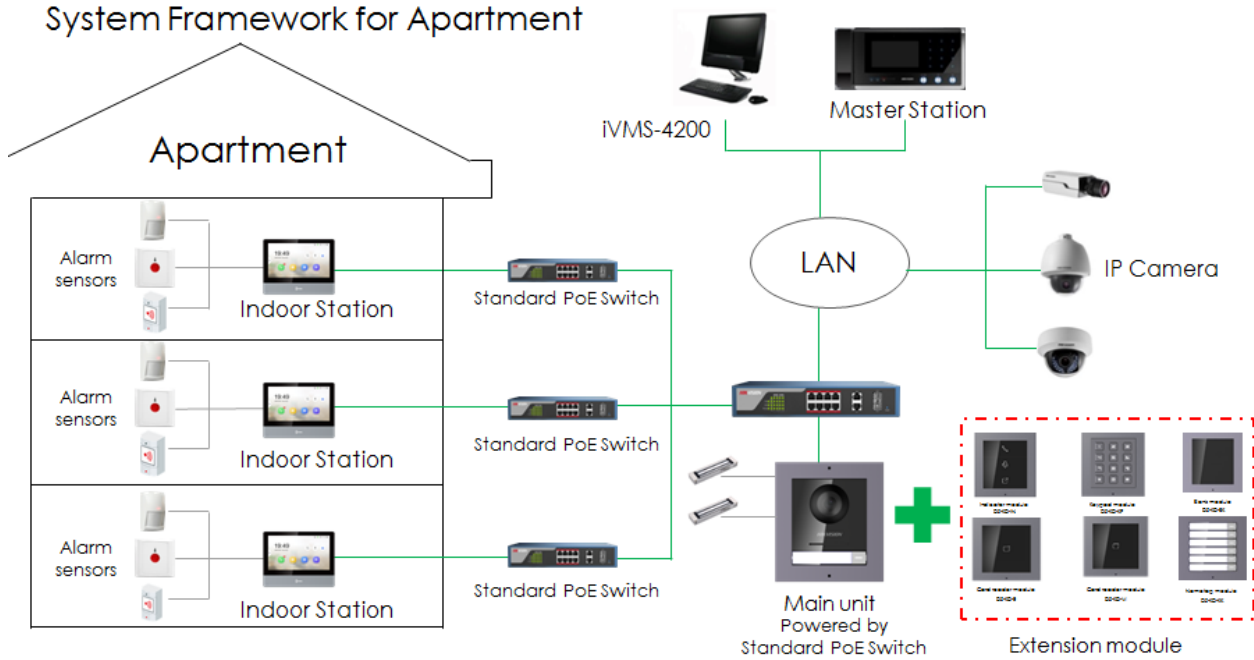

DS-KD-M/E Card Reader Module

Key Feature

- Supports unlock the door via swiping cards
- Supports issuing cards
- Backlight compensation
- Easy to and extend

Available Model

DS-KD-M (13.56 MHz)

DS-KD-E (125 KHz)

Specification

Model	DS-KD-M		DS-KD-E
System parameters	Processor	Embedded MCU Processor	
	Internal card reader	Built-in Card Reader	
Interfaces	Module-connecting	2(1 Input, 1 Output)	
General	Card type	Mifare Card	EM Card
	DIP switch	8	
	Power input	12 VDC(Powered by the other module)	
	Power output	12 VDC(Powered for the other module)	
	Power consumption	≤2 W	
	Working temperature	-40° C to +60° C(-40° F to 140° F)	
	Working humidity	10% to 95%	
	IP protection level	IP65	
	Installation	Flush Mounting, Surface Mounting	
	Dimensions (L × W × H)	98.5 mm × 100 mm × 33.7 mm (3.87" × 3.95" × 1.33")	

Appearance and Interface

No.	Description
1	Card Reading Area
2	Module-connecting Interface(output)
3	Module-connecting Interface(input)
4	Debug Port

Typical Application

System Framework for Apartment

Distributed by