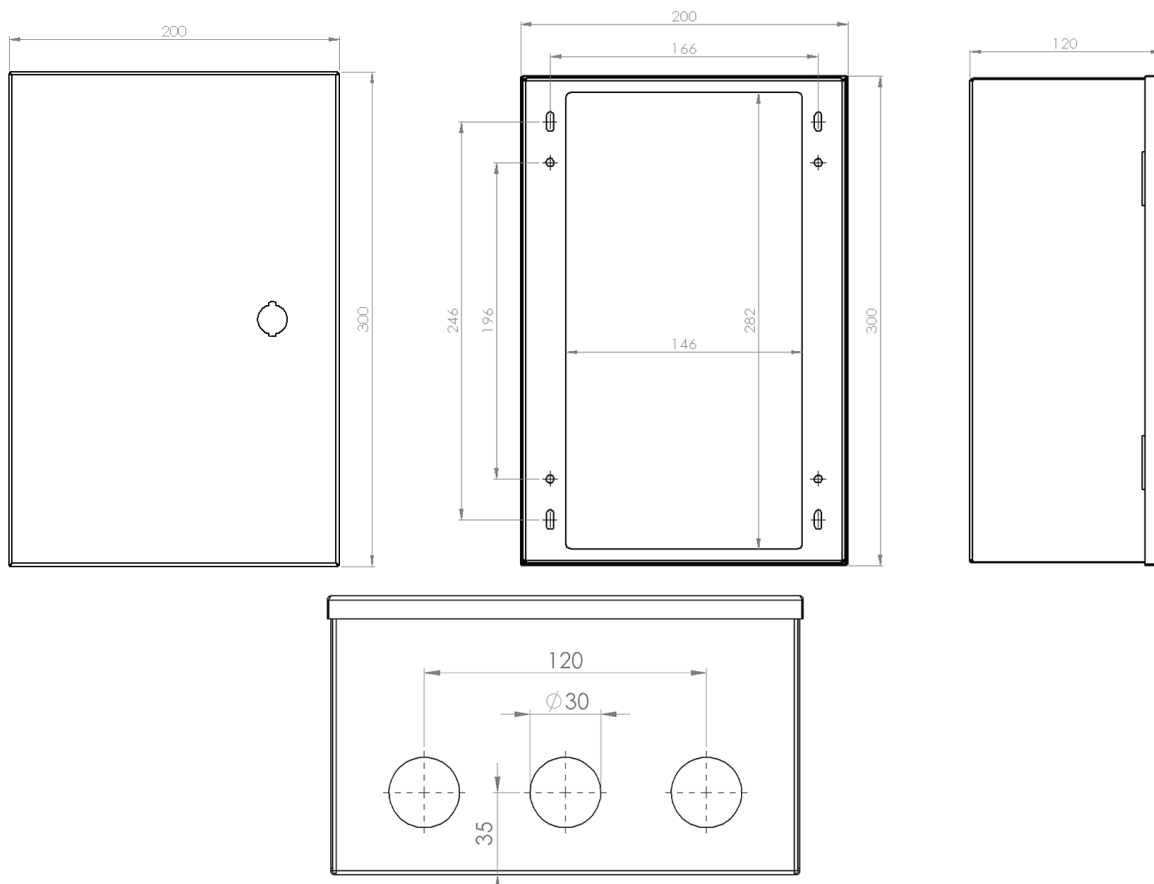

Housing TPR 2 200x300x120 ZG

WIDTH (external)	200 mm
HEIGHT (external)	300 mm
DEPTH (external)	120 mm

Symbol: MB-TPR2

EAN code: 5903351260312

PRODUCT CONDITION: New product

TECHNICAL PARAMETERS

Color / Color code	WHITE / RAL 9003
Material	COLD ROLLED STEEL DC01 0,8 MM THICK
Mounting plate	PLYWOOD 8 MM THICK
Dimension of the package	210 x 310 x 125 mm (width, height, depth)
Net weight / gross weight	1,33 kg / 1,44 kg
Usage	inwards, IP 20
Dedicated to	UNIVERSAL, METAL WALL MOUNTED STALFLEX HOUSING IS A PERFECT SOLUTION FOR ADDITIONAL PROTECTION OF VARIOUS TYPES OF DEVICES, AS WELL AS ITS DISCREET AND NEAT CONCEALMENT IN PAIR WITH STABLE AND SAFE ASSEMBLY.
Comments	<ul style="list-style-type: none"> - INSTALLATION TO THE WALL BY MEANS OF EXPANSION PINS (NOT INCLUDED) - DOOR CLOSED WITH A LOCK (WITH A SET OF TWO KEYS) - DOOR CAN BE INSTALLED TO THE RIGHT / LEFT SIDE - MOUNTING PLATE WITH DIMENSIONS: 190 X 230 X 8 MM

Dimensions given in tolerance +/- 4 mm