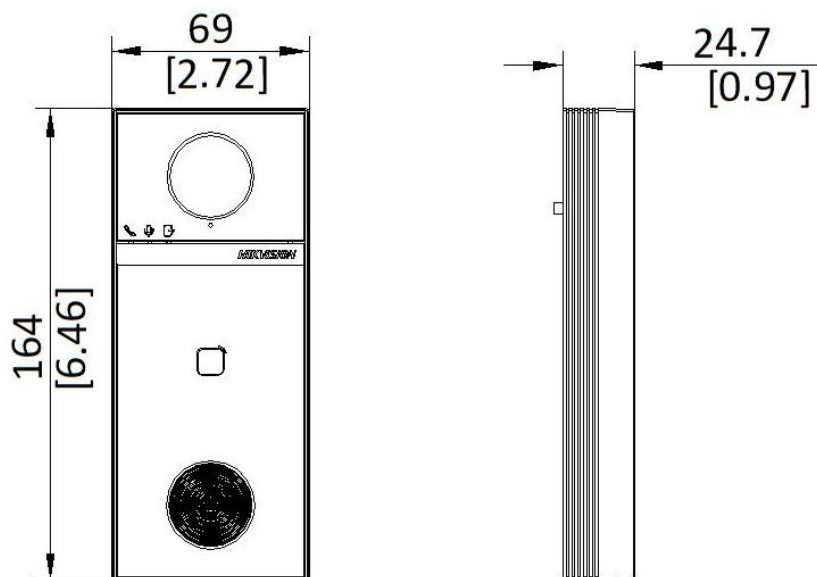

## ▪ Specification

System parameters	
Operation system	Linux
ROM	4 GB
RAM	512 MB
Processor	Embedded high performance processor
Video parameters	
Lens	1
Resolution	Main stream: 4MP(2688x1520P), 2MP(1920x1080P), 1MP(1280x720P) Sub stream: 2MP(1920x1080P), 1MP(1280x720P), 0.3MP(640x480P)
FOV	Horizontal: 150°; Vertical: 75°
Wide dynamic range (WDR)	Support 120 dB
Supplement light	IR light, up to 3 m
Video compression standard	H.264; H.265; MJPEG
Audio parameters	
Audio input	1 built-in omnidirectional microphone
Audio compression standard	G.711u, G.711a, Opus, AAC-LD, AAC-LC, G.726, G.722.1, G.729
Audio output	1 built-in loudspeaker
Audio compression bitrate	8~64 Kps
Audio quality	Noise suppression and echo cancellation
Volume adjustment	Adjustable
Audio Performance	50cm 80dB (Maximum: 50cm 83dB)
Audio Sample Rate	16kHz、8kHz
Capacity	
User capacity	2000
Face capacity	/
Card capacity	6000
Network parameters	
Network protocol	TCP/IP, RTSP, ipv6, onvif
Wi-Fi	2.4G
Bluetooth	Supported
3G/4G	/
Wi-Fi Protocol	IEEE802.11b, IEEE802.11g, IEEE802.11n, IEEE802.11ax
Wi-Fi Type	WiFi 6
Authentication	
Authentication mode	Card, Bluetooth, Hik-Connect, indoor station
Card type	M1 Card
Card reading frequency	13.56 MHz
Card reading distance	M1card : 2 to 2.5 cm
Application	
Mobile APP	Hik-Connect
Motion Detection	Support
Playback	Support
Call Elevator	Support

## ▪ Dimension

Unit: mm [inch]

SCALE	1:1
-------	-----

- Accessory
- Optional

DS-KABV6114-G	DS-KABV6114-RS	DS-KABV24-A