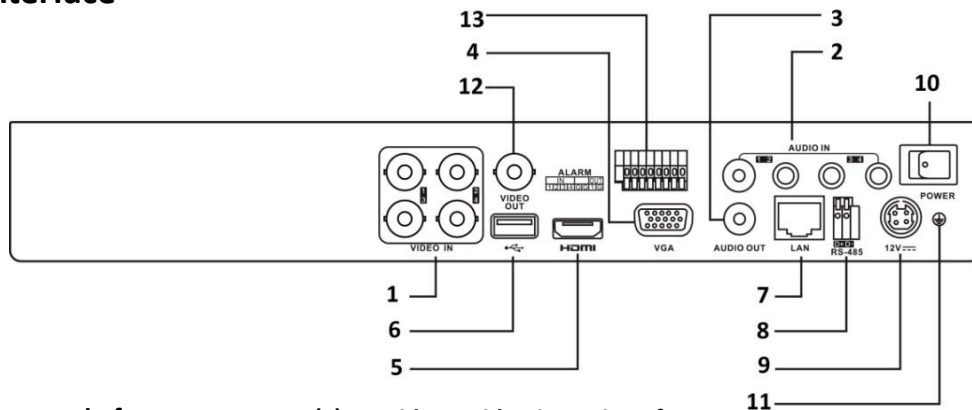

Physical Interface

*: The rear panel of DS-7208HUHI-K1(S) provides 8 video input interfaces.

No.	Description	No.	Description
1	VIDEO IN	8	RS-485 Serial Interface
2	AUDIO IN, RCA Connector	9	12 VDC Power Input
3	AUDIO OUT, RCA Connector	10	Power Switch
4	VGA Interface	11	GND
5	HDMI Interface	12	VIDEO OUT
6	USB Interface	13	Alarm In/Out
7	LAN Network Interface		

Available Model

DS-7204HUHI-K1 (S), DS-7208HUHI-K1 (S)

HIKVISION®

Headquarters

No.555 Qianmo Road, Binjiang District,
Hangzhou 310051, China
T +86-571-8807-5998
overseasbusiness@hikvision.com

Hikvision USA
T +1-909-895-0400
sales.usa@hikvision.com

Hikvision Australia
T +61-2-8599-4233
salesau@hikvision.com

Hikvision India
T +91-22-28469900
sales@pramahikvision.com

Hikvision Canada
T +1-866-200-6690
sales.canada@hikvision.com

Hikvision Thailand
T +662-275-9949
sales.thailand@hikvision.com

Hikvision Europe
T +31-23-5542770
sales.eu@hikvision.com

Hikvision Italy
T +39-0438-6902
info.it@hikvision.com

Hikvision Brazil
T +55 11 3318-0050
Latam.support@hikvision.com

Hikvision Turkey
T +90 [216]521 7070- 7074
sales.tr@hikvision.com

Hikvision Malaysia
T +601-7652-2413
sales.my@hikvision.com

Hikvision UK & Ireland
T +01628-902140
sales.uk@hikvision.com

Hikvision South Africa
Tel: +27 (10) 0351172
sale.africa@hikvision.com

Hikvision France
T +33(0)1-85-330-450
info.fr@hikvision.com

Hikvision Kazakhstan
T +7-727-9730667
nikia.panfilov@hikvision.ru

Hikvision Vietnam
T +84-974270888
sales.vt@hikvision.com

Hikvision UAE
T +971-4-4432090
salesme@hikvision.com

Hikvision Singapore
T +65-6684-4718
sg@hikvision.com

Hikvision Spain
T +34-91-737-16-55
info.es@hikvision.com

Hikvision Tashkent
T +99-87-1238-9438
uzb@hikvision.ru

Hikvision Hong Kong
T +852-2151-1761
info.hk@hikvision.com

Hikvision Russia
T +7-495-669-67-99
saleru@hikvision.com

Hikvision Korea
T +82-[0]31-731-8817
sales.korea@hikvision.com

Hikvision Poland
T +48-22-460-01-50
info.pl@hikvision.com

Hikvision Indonesia
T +62-21-2933759
Sales.Indonesia@hikvision.com

Hikvision Colombia
sales.colombia@hikvision.com