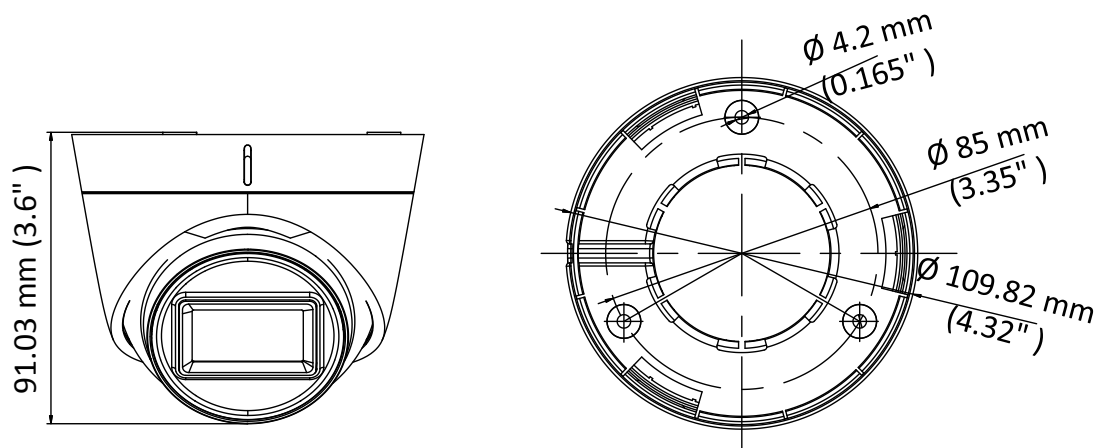

Order Models

DS-2CE78U1T-IT3F

Dimension