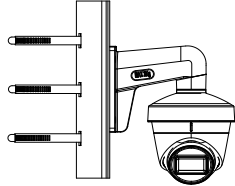

Order Models

DS-2CE78U1T-IT3F

Dimension

Accessory

DS-1272ZJ-110-TRS
Wall Mount

DS-1275ZJ-SUS
Vertical Pole Mount

DS-1276ZJ-SUS
Corner Mount

DS-1281ZJ-S
Inclined Ceiling Mount