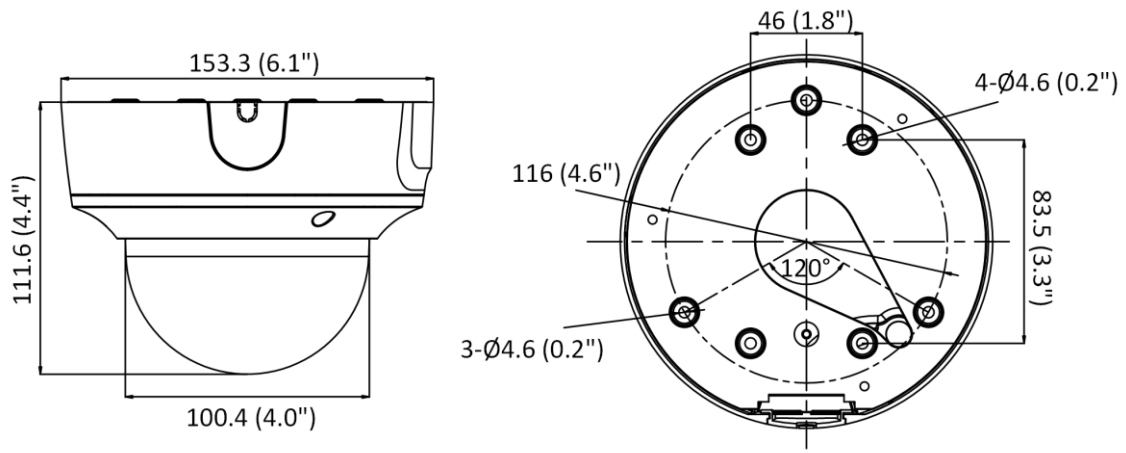

away from coastlines, as well as areas affected by acid rain.
No specific protection	Hikvision products at this level are equipped for use in areas where no specific anti-corrosion protection is needed.

▪ **Dimension**

Unit: mm (inch)

▪ **Accessory**

▪ **Optional**

DS-1280ZJ-DM55	DS-1473ZJ-155B	DS-1475ZJ-SUS	DS-1476ZJ-SUS	DS-1473ZJ-155
Junction Box	Wall Mount	Vertical Pole Mount	Corner Mount	Wall Mount
DS-1227ZJ-DM44	DS-1471ZJ-155			
Pendant Mount	Pendant Mount