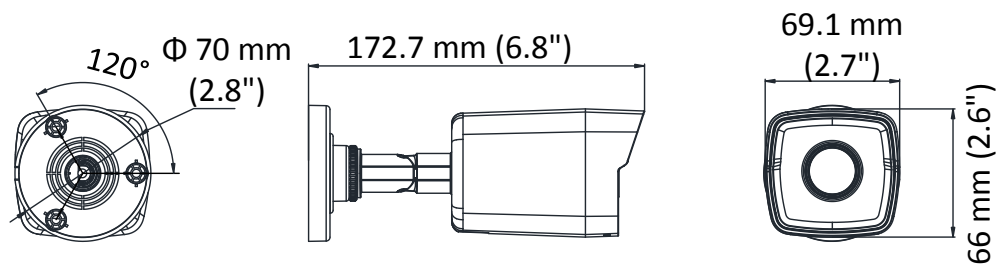

User/Host	Up to 32 users 3 levels: Administrator, Operator and User
Client	iVMS-4200, iVMS-4500, iVMS-5200, Hik-Connect
Web Browser	IE8+, Chrome 31.0-44, Firefox 30.0-51, Safari 8.0+
<b>Interface</b>	
Communication Interface	1 RJ45 10M/100M self-adaptive Ethernet port
<b>General</b>	
Operating Conditions	-30 °C to 60 °C (-22 °F to 140 °F), humidity: 95% or less (non-condensing)
Power Supply	12 VDC ± 25%, 5.5 mm coaxial power plug PoE (802.3af, class 3)
Power Consumption and Current	12 VDC, 0.4 A, max. 5 W; PoE: (802.3af, 36 V to 57 V), 0.2 A to 0.1 A, max. 6 W
Protection Level	IP67
Material	Front cover: metal, back cover: plastic
Dimensions	Φ 70 mm × 172.7 mm (Φ 2.8" × 6.8")
Weight	Camera: approx. 270 g (0.6 lb.)

## Dimension