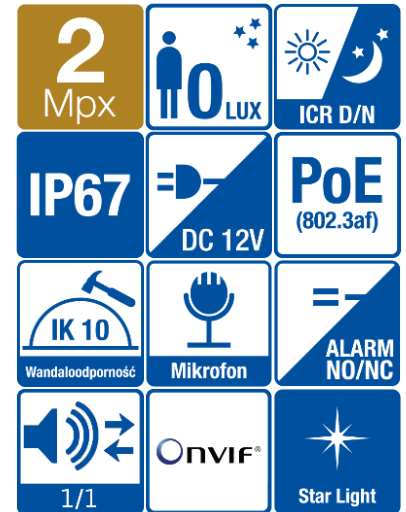

BCS-P-DIP52VSR4-Ai1(-G)

Network dome camera 2Mpx with motozoom lens 2.7-13.5mm

- Sensor 1/2.8" 2Mpx PS CMOS
- Starlight technology
- Compression H.265+/H.264+/MJPEG
- Triple stream coding
- IR cut filter with auto-switch
- Built-in web-service, support BCS-NVR, CMS(BCS Manager), mobile app BCS(android, iOS), P2P, Onvif
- Functions AWB, AGC, AES, BLC, HLC, ROI, Defog, WDR(120dB), 2D/3D DNR
- Motion detect, privacy masking
- Intelligent function: perimeter protection, crossline, intrusion
- IR range up to 40m
- Motozoom lens 2.7-13.5mm F1.2
- Built-in microphone
- 1 audio in / 1 audio out
- 1 alarm in / 1 alarm out
- Outside metal casing IP67, IK10
- Working environment -30°C ~ +60°C
- Edge storage microSD to 256GB
- Power supply DC 12V / PoE(802.3af)