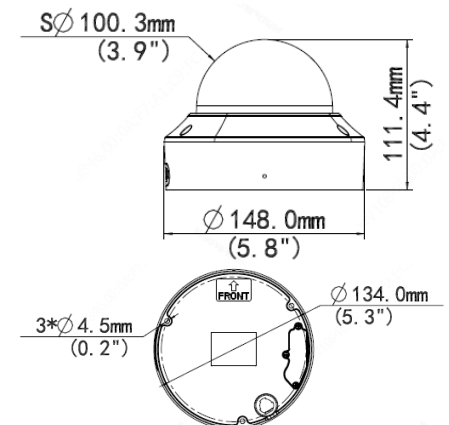

BCS-P-DIP52VSR4-Ai1(-G)

Network dome camera 2Mpx with motozoom lens 2.7-13.5mm

Video system	IP
Scanning system	Progressive Scan
Sensor	1/2.7" 2Mpx CMOS
Pixels	1920(H) × 1080(V)
Min. illumination	0.0005Lux/F1.2 (Color, AGC On); 0Lux(B/W, IR On)
S/N ratio	> 52dB
Lens	Motozoom 2.7-13.5mm F1.2
Angle of view	H: 107.4°~ 29.2°, V: 54.2°~ 16.3°
DORI	Detect 42-210m /Observe 17-84m /Recognize 8-42m / Identify 4-21m
White balance	(AWB) Auto/manual
Backlight compensation	BLC / HLC / WDR(120dB)
Shutter	Auto/manual (1~1/100000s)
Gain control	(AGC) Auto/manual
Noise reduction	2D/3D DNR
Motion detect	4 areas
Privacy masking	4 areas
Image rotate	Mirror, flip
Day/night	IR cut filter witch auto-switch ICR
IR range	40m
Video compression	H.265 / H.265+ / H.264 / H.264+ / MJPEG
Resolution	1080P(1920×1080) / 720P(1280×720) / D1(704×576) / (640×360) / 2CIF(704×288) / CIF(352×288)
Main stream	1080P/720P@30fps
Second stream	720P/D1/(640×360)/2CIF/CIF@30fps
Third stream	D1/(640×360)/2CIF/CIF@30fps
Network	RJ-45 (10/100Mbps)
Audio	1 audio in / 1 audio out / built-in microphone
Audio compression	G.711
Alarm	1 alarm in / 1 alarm out
Protocols	IPv4, IGMP, ICMP, ARP, TCP, UDP, DHCP, PPPoE, RTP, RTSP, RTCP, DNS, DDNS, NTP, FTP, UPnP, HTTP, HTTPS, SMTP, 802.1x, SNMP, P2P
Compatibility	ONVIF(S/G/T)
Users	Max 10 logged in
Mobile	iOS, android
Edge storage	microSD 256GB
Power supply	DC 12V (±25%) / PoE(IEEE802.3af)
Power consumption	7W
Working environment	-30°C ~ +60°C, 10%~95% RH
Casing	IP67, IK10
Weight	0.97kg
Dimensions	Φ148 × 111mm