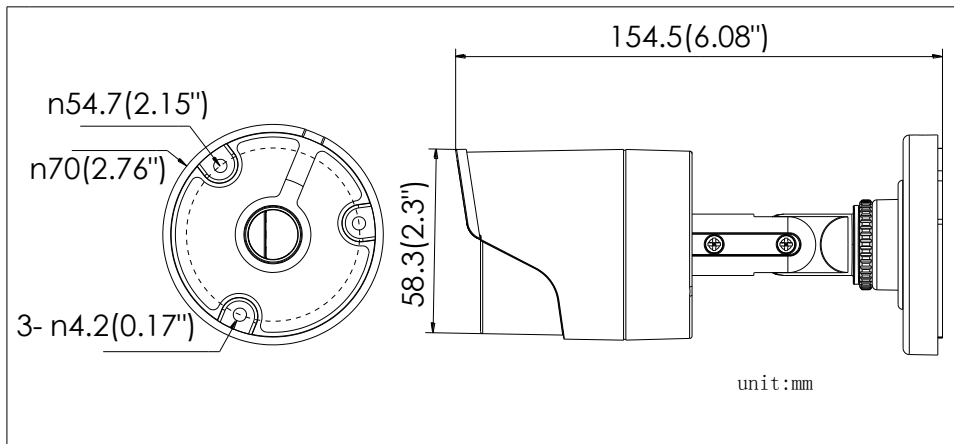

### Key Features

- 2 Megapixel high-performance CMOS
- Analog HD output, up to 1080P resolution
- True Day/Night, Smart IR
- Up to 20m IR distance
- IP66 weatherproof

## Specifications

<b>Camera</b>	
Image Sensor	2MP CMOS Image Sensor
Signal System	PAL/NTSC
Effective Pixels	1920(H)*1080(V)
Min. illumination	0.01 Lux @ (F1.2,AGC ON),0 Lux with IR
Shutter Time	1/25(1/30)s to 1/50,000s
Lens	2.8mm, 3.6mm, 6mm optional
	Angle of View: 103°(2.8mm), 82.2°(3.6mm), 54°(6mm)
Lens Mount	M12
Day & Night	ICR
Angle Adjustment	Pan: 0 - 360°, Tilt: 0 - 180°, Rotation: 0 - 360°
Synchronization	Internal synchronization
Video Frame Rate	1080p@25fps/1080p@30fps
HD Video Output	1 Analog HD output
S/N Ratio	>62dB
<b>General</b>	
Operating Conditions	-40 °C – 60 °C (-40 °F – 140 °F), Humidity 90% or less (non-condensing)
Power Supply	12 VDC ± 15%
Power Consumption	Max. 4W
Protection Level	IP66
IR Range	Up to 20m
Dimensions	Φ70×149.5mm (Φ2.76"×5.89")
Weight	400g

## Dimensions