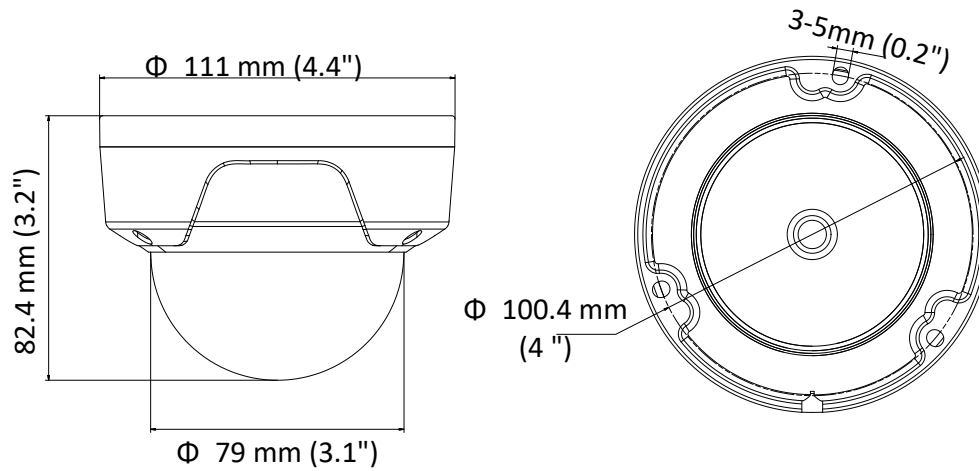

Dimension

Accessory

Distributec

DS-1253ZJ-M
Rain Shade

DS-1250ZJ
Rain Shade

HIKVISION® HiWatch Series

Headquarters

No.555 Qianmo Road, Binjiang District,
Hangzhou 310051, China
T +86-571-8807-5998
overseasbusiness@hikvision.com

Hikvision USA
T +1-909-895-0400
sales.usa@hikvision.com

Hikvision Italy
T +39-0438-6902
info.it@hikvision.com

Hikvision Singapore
T +65-6684-4718
sg@hikvision.com

Hikvision Africa
T +27 (10) 0351172
sale.africa@hikvision.com

Hikvision Europe
T +31-23-55-42-770
info.eu@hikvision.com

Hikvision France
T +33(0)1-85-330-450
info.fr@hikvision.com

Hikvision Oceania
T +61-2-8599-4233
salesau@hikvision.com

Hikvision Hong Kong
T +852-2151-1761

Hikvision Middle East
T +971-4-8816086
salesme@hikvision.com

Hikvision Spain
T +34-91-737-16-55
info.es@hikvision.com

Hikvision Canada
T +1-909-895-0400
sales.usa@hikvision.com

Hikvision Russia
T +7-495-669-67-99
saleru@hikvision.com

Hikvision Poland
T +48-22-460-01-50
poland@hikvision.com

Hikvision Korea
T +82-31-731-8841
sales.korea@hikvision.com

Hikvision India
T +91-22-28469900
sales@pramahikvision.com

Hikvision UK
T +01628-902140
support.uk@hikvision.com

Hikvision Brazil
T +55 11 3318-0050
Latam.support@hikvision.com

05058320190626